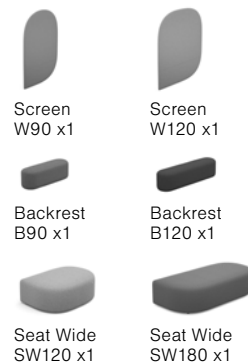

Linear SSW-5 + SSW-2

Dimensions: 300x172 cm