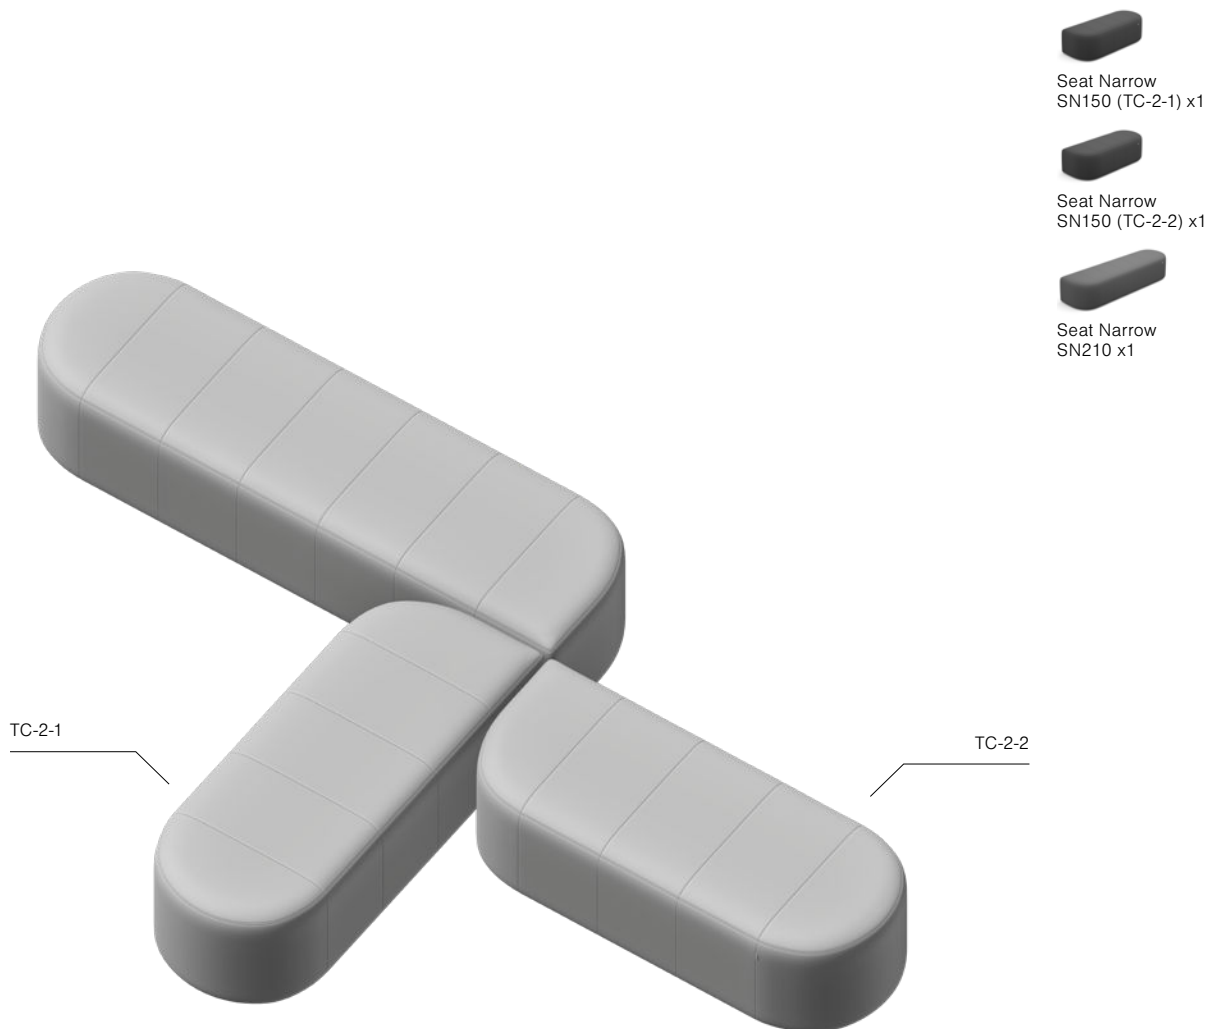

T Condition TC-2

Dimensions: 360x210 cm