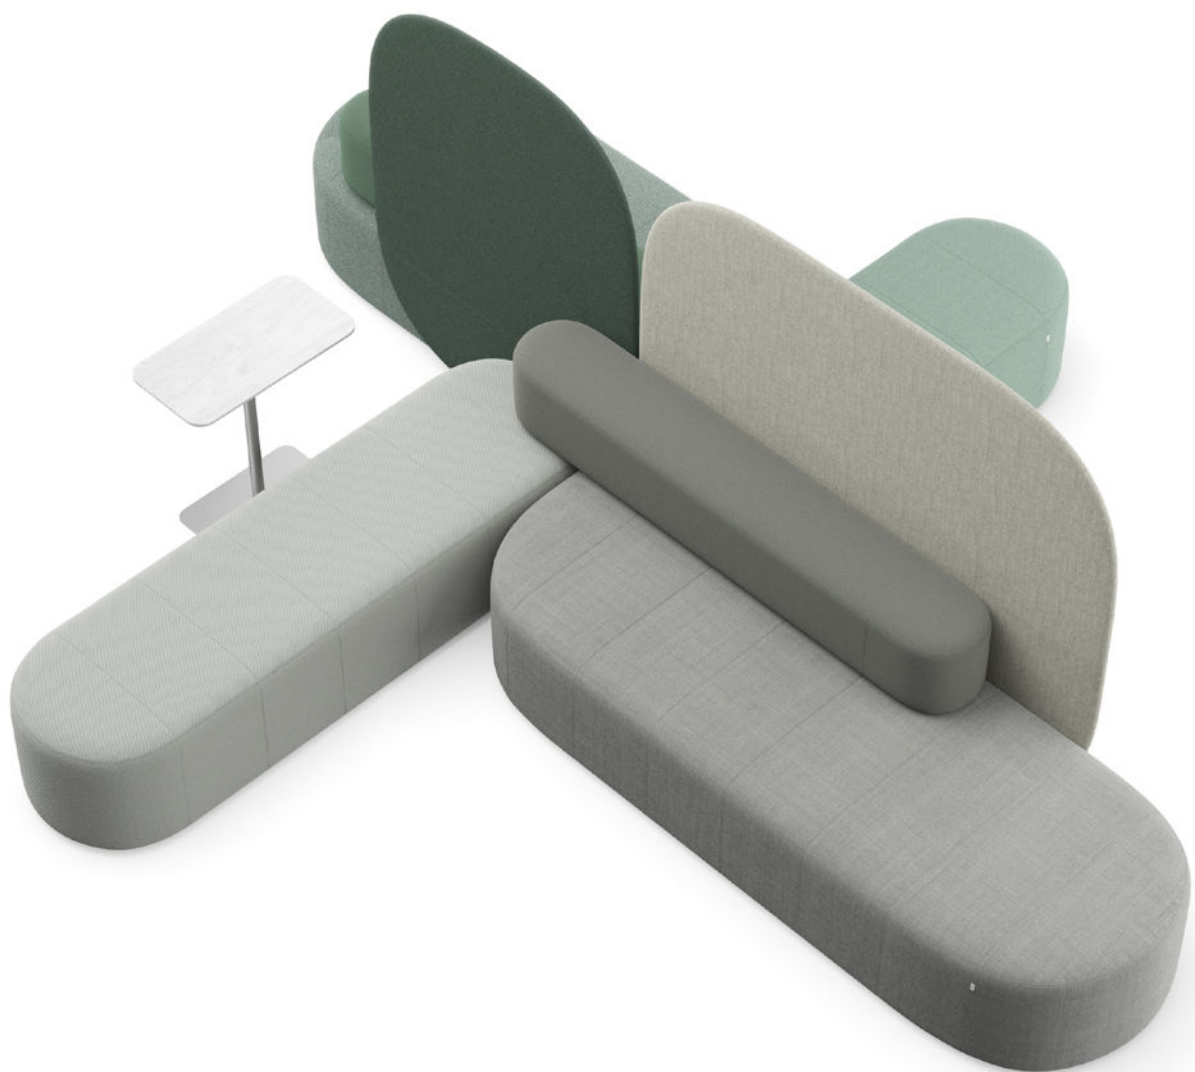

Steelcut Trio 916
Seat SW120

Oceanic OOC13
Seat SN210

Revo

profim

X Condition XC-1

Dimensions: 170x240 cm

Pouffe
P60 x2

Seat Wide
SW120 x2

X Condition XC-2

Dimensions: 242x242 cm

Screen
W90 x4

Backrest
B90 x4

Seat Wide
SW120 x4

X Condition XC-3

Dimensions: 360x240 cm

Seat Wide
SW120 x2