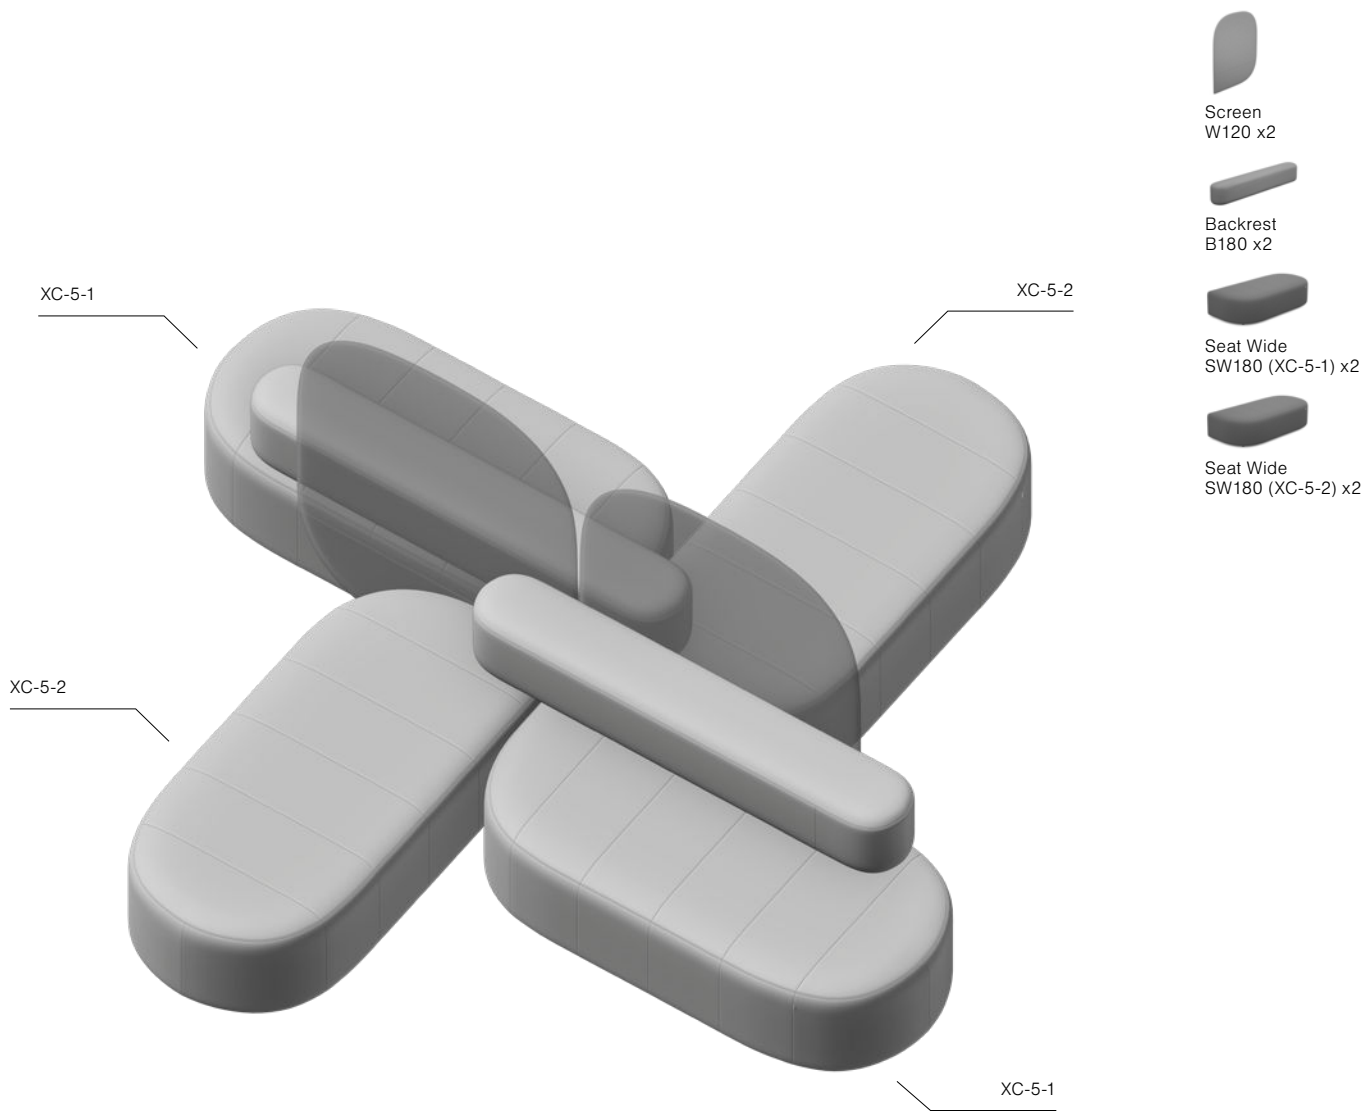

X Condition XC-5

Dimensions: 362x360 cm