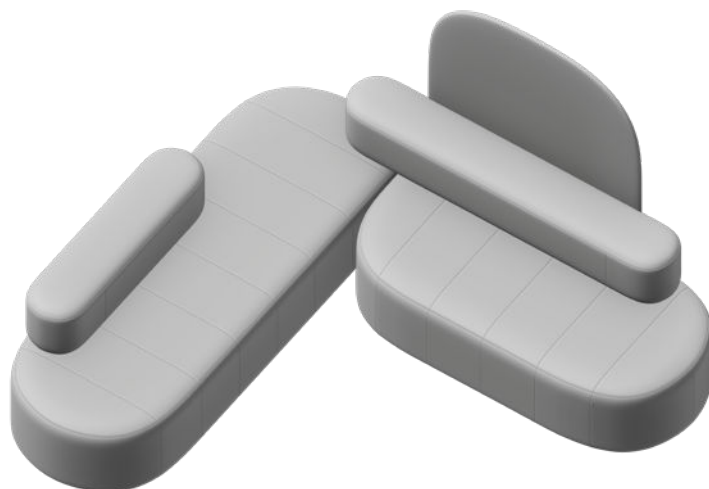

Seat Wide
SW180 x1

Seat Wide
SW240 x1

L Condition LC-17

Dimensions: 180x265 cm

L Condition LC-18

Dimensions: 180x265 cm

L Condition LC-19

Dimensions: 242x265 cm