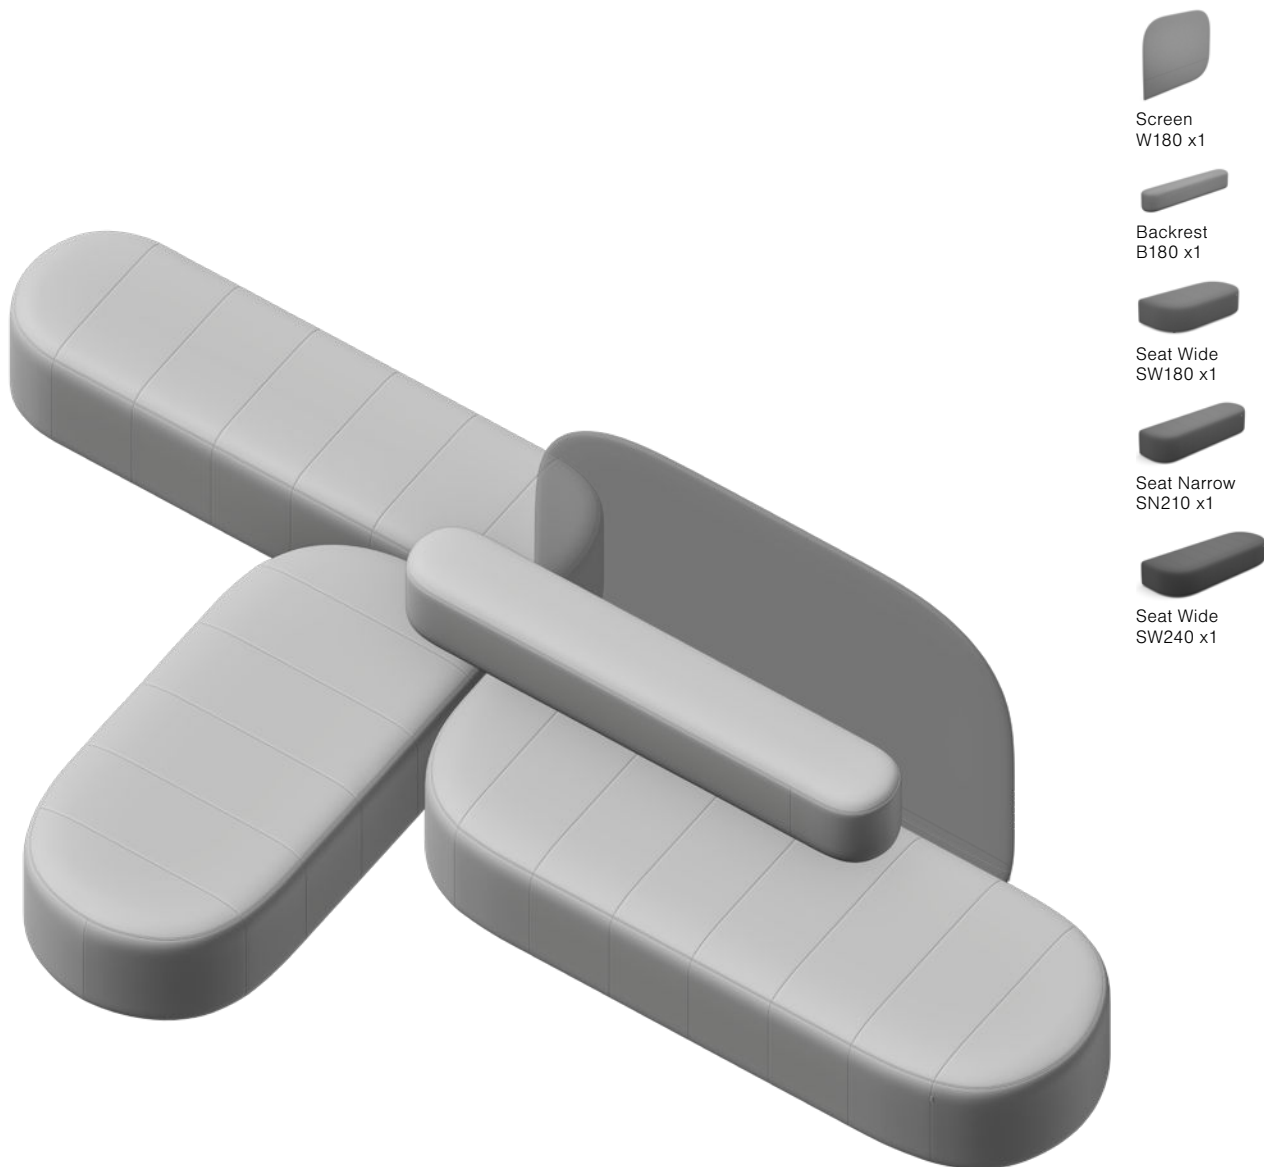

T Condition TC-9

Dimensions: 240x450 cm