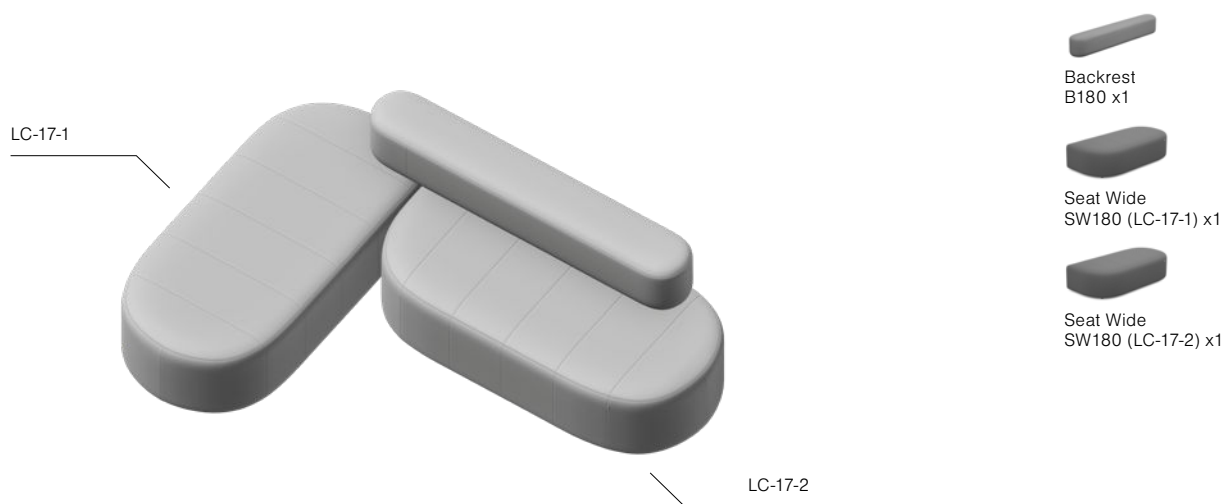

L Condition LC-17

Dimensions: 180x265 cm