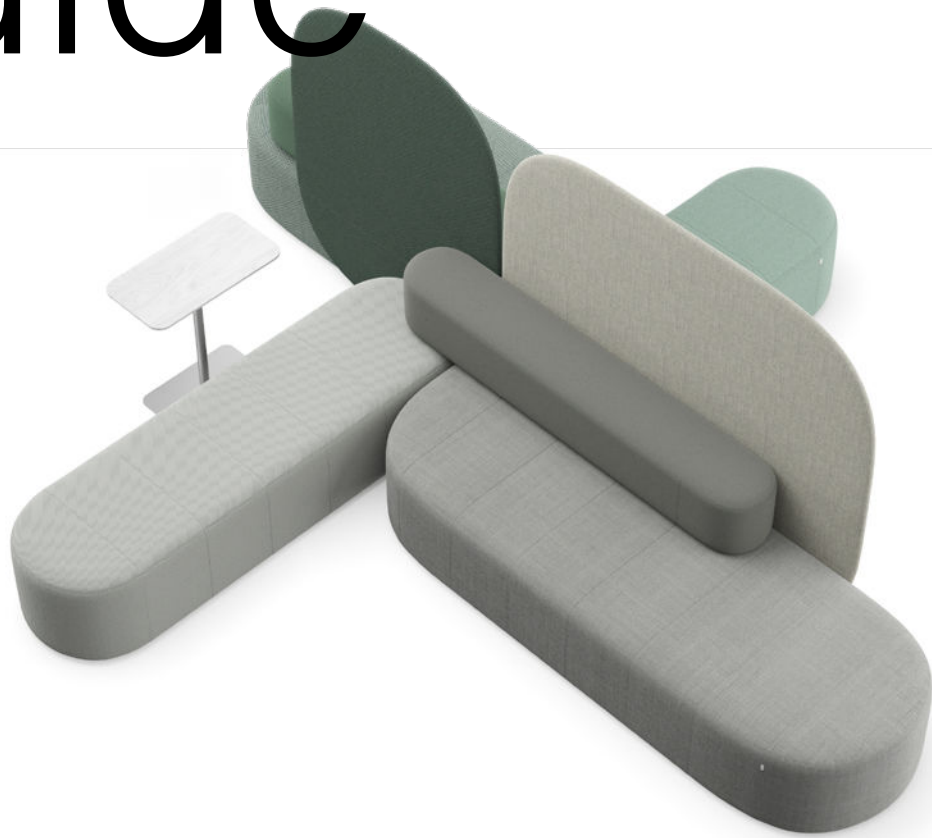

Revo Configuration Guide

Pearson Lloyd

Revo configuration guide.

Revo is designed to bring a consistent design language to every space, whatever its function or size. Create a Your perfect space with a configuration guide.

Features:

- Circular product – design for easy disassembly. All Revo components can be easily separated into their component materials, and returned to the manufacturing cycle,
- Created from recyclable REPP (recycled expanded polypropylene) instead of wood,
- Manufactured without glue or staples,
- Product weight reduced by 40%,
- Each piece in the collection is lightweight and easily manoeuvrable,
- Every stage of production – manufacture to shipping – is energy- and carbon-conscious,
- The Revo collection range: 2 pouffes, 2 narrow sofas, 3 wide sofas, 3 backrests, 3 screens, 2 laptop tables, 2 coffee tables, 3 conference tables,
- Available in 96 distinct modular configurations.