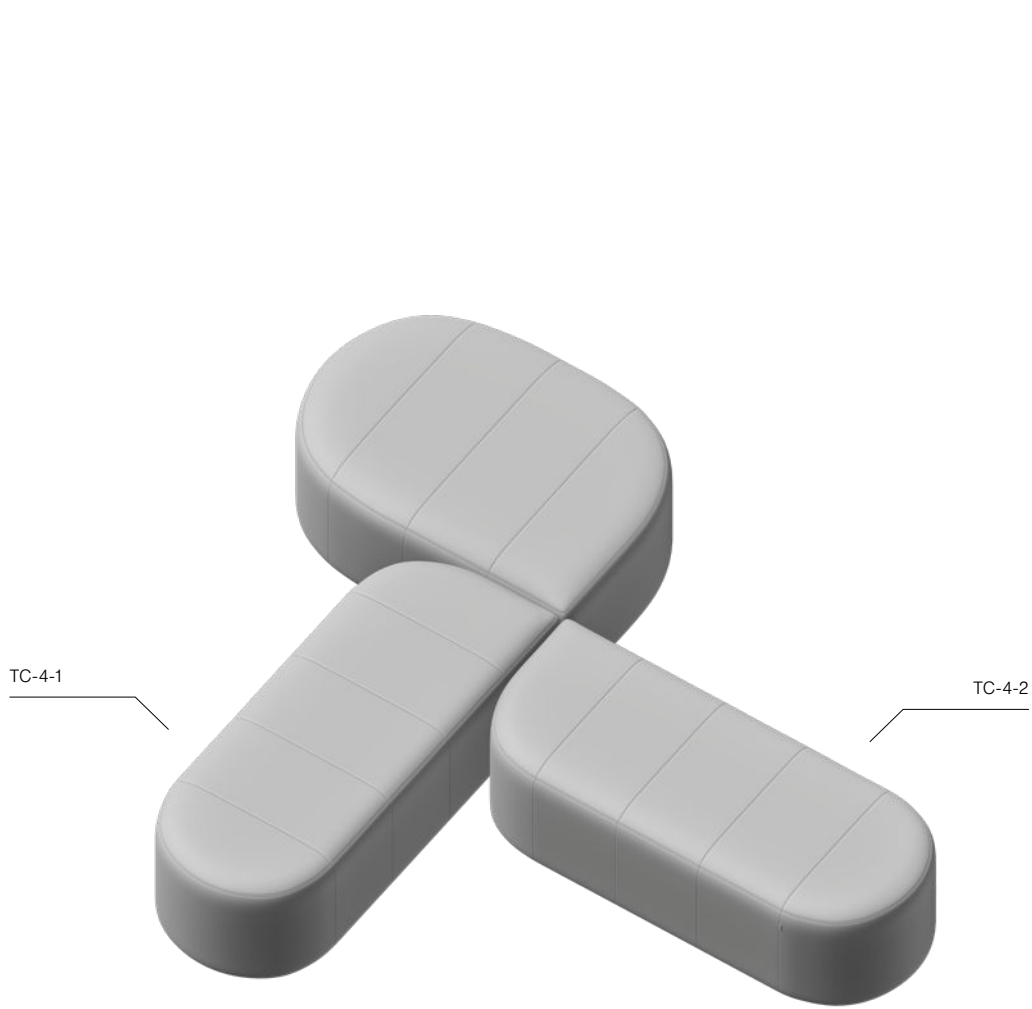

T Condition TC-4

Dimensions: 235x270 cm