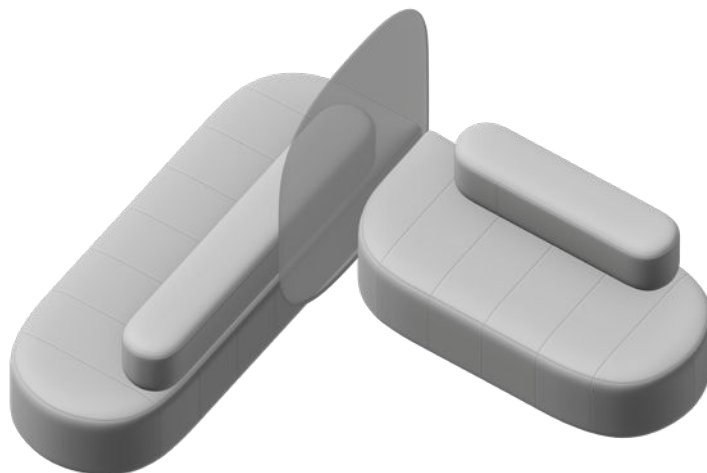

L Condition LC-23

Dimensions: 240x265 cm

Backrest
B120 x2

Seat Wide
SW180 x1

Seat Wide
SW240 x1

L Condition LC-24

Dimensions: 240x267 cm

Screen
W120 x1