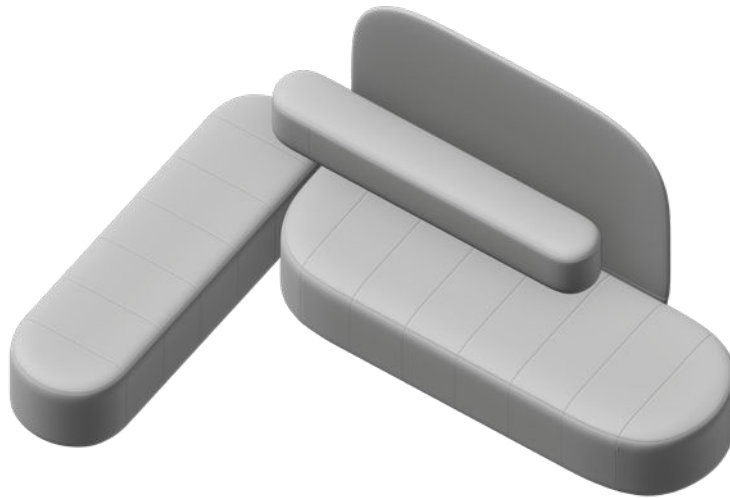

L Condition LC-7

Dimensions: 212x300 cm

L Condition LC-8

Dimensions: 120x145 cm