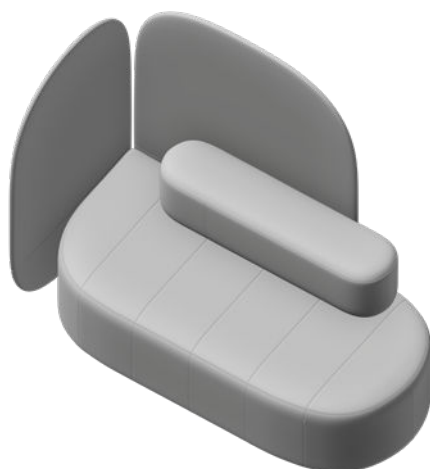

Seat SSW-8

Dimensions: 182x87 cm