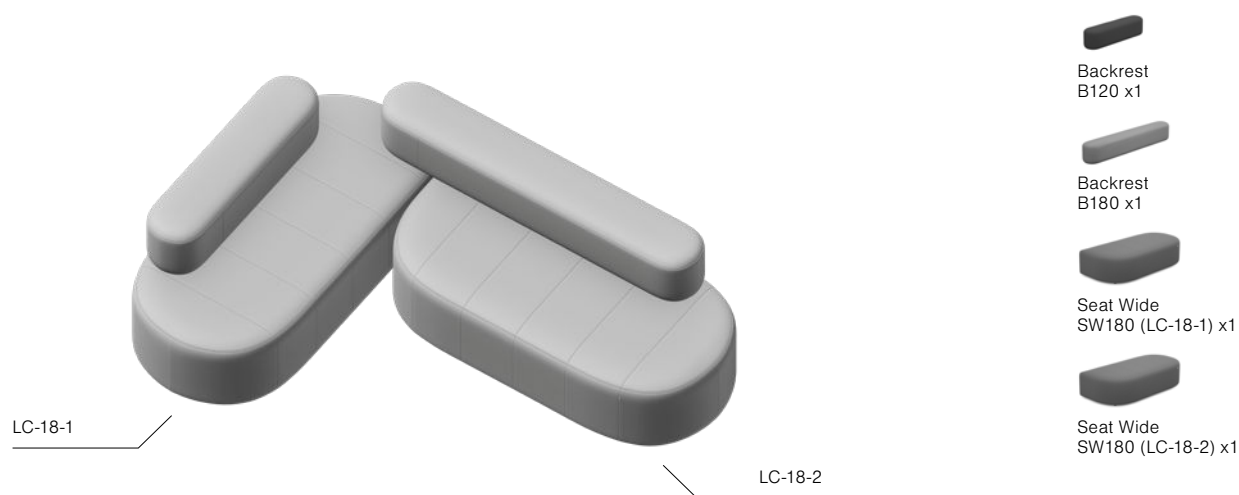

Seat Wide
SW180 x1

Seat Wide
SW240 x1

L Condition LC-17

Dimensions: 180x265 cm

L Condition LC-18

Dimensions: 180x265 cm

L Condition LC-19

Dimensions: 242x265 cm