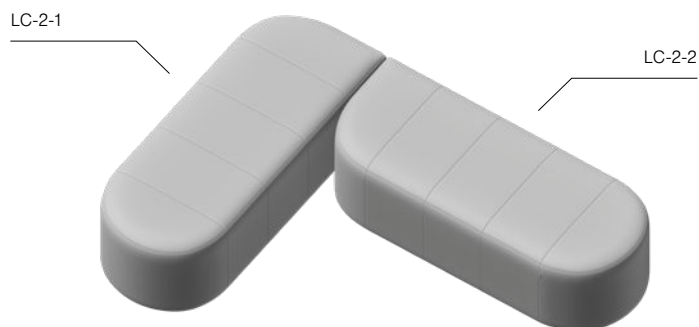

L Condition LC-2

Dimensions: 150x210 cm