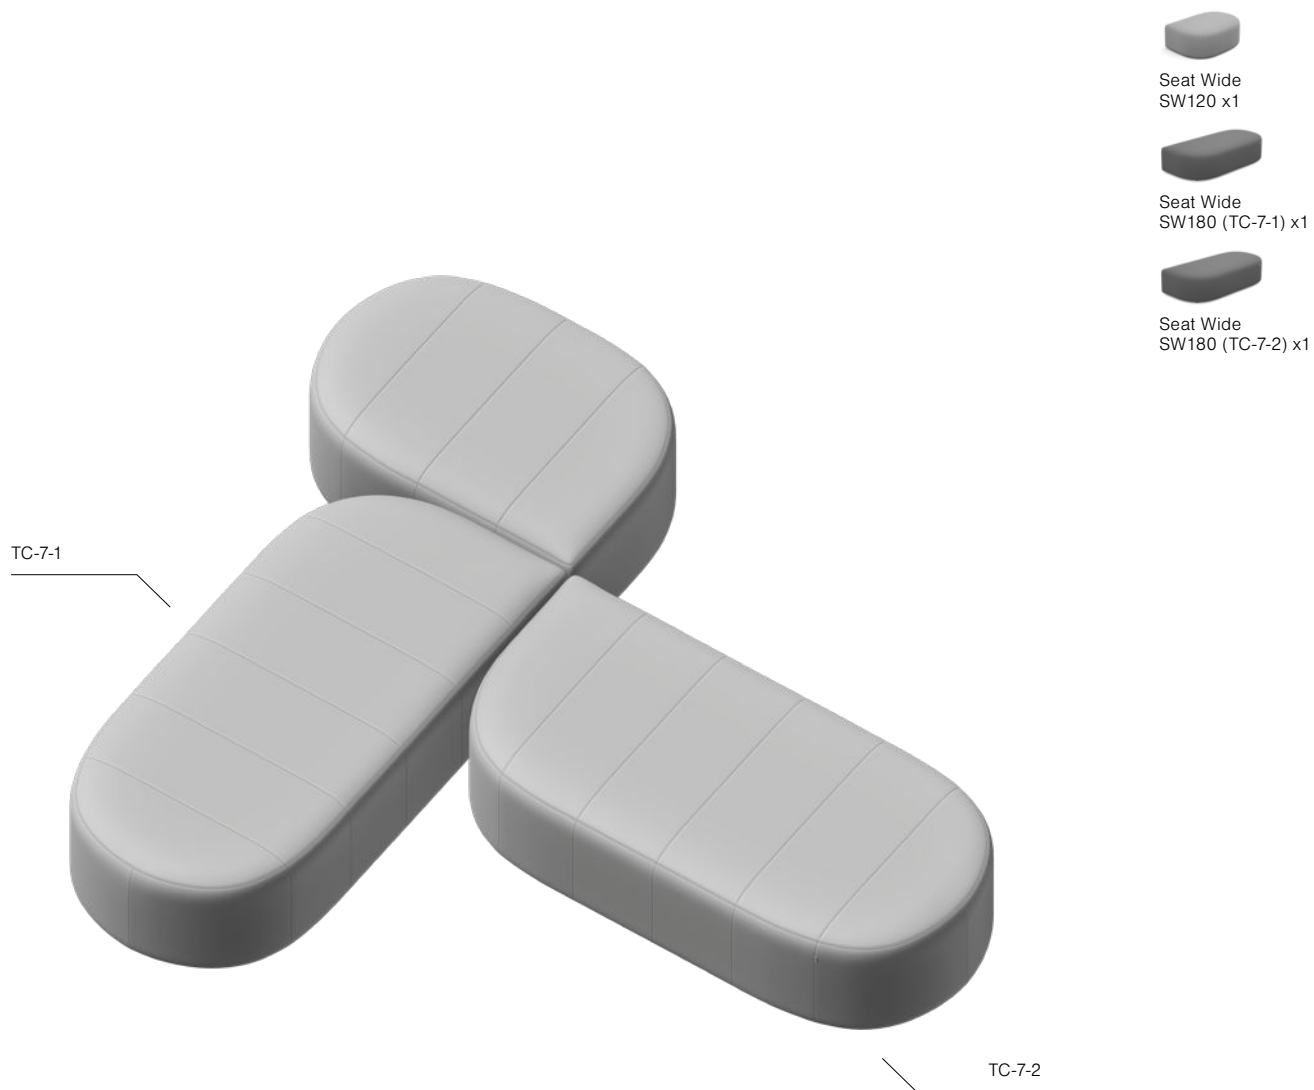

Dimensions: 295x300 cm

Screen
W120 x1

Backrest
B120 x1

Seat Wide
SW120 x1

Seat Wide
SW180 x1

Seat Narrow
SN210 x1

T Condition TC-7

Dimensions: 265x300 cm