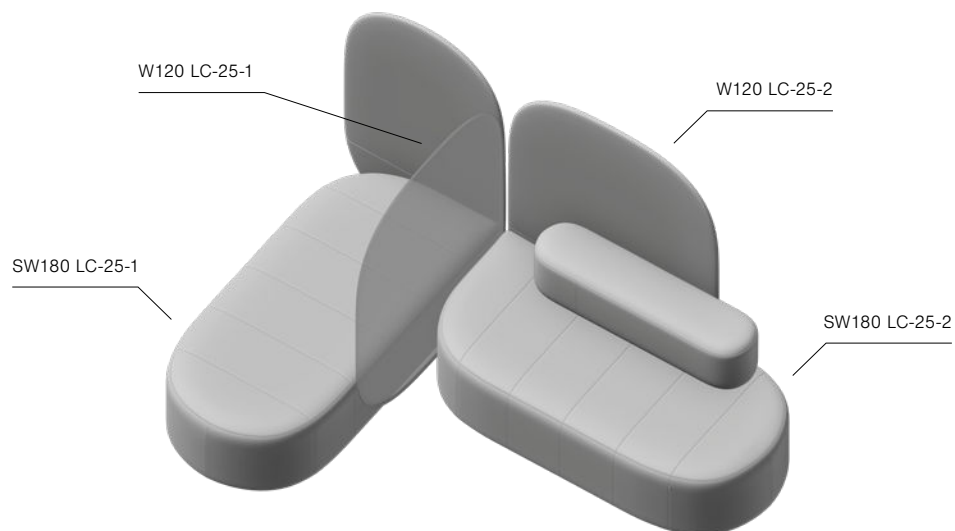

Backrest
B120 x1

Backrest
B180 x1

Seat Wide
SW180 x1

Seat Wide
SW240 x1

L Condition LC-25

Dimensions: 182x267 cm

-  Screen W90 x1
-  Screen W120 (LC-25-1) x1
-  Backrest B120 x1
-  Screen W120 (LC-25-2) x1
-  Seat Wide SW180 (LC-25-1) x1
-  Seat Wide SW180 (LC-25-2) x1