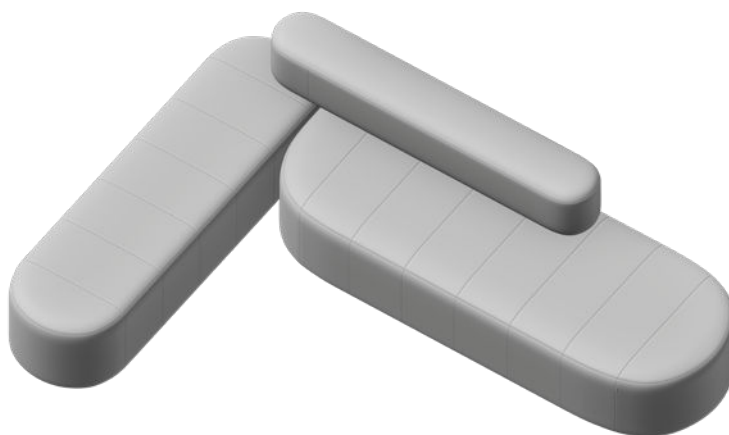

L Condition LC-28

Dimensions: 210x300 cm

Backrest
B180 x1

Seat Narrow
SN210 x1

Seat Wide
SW240 x1