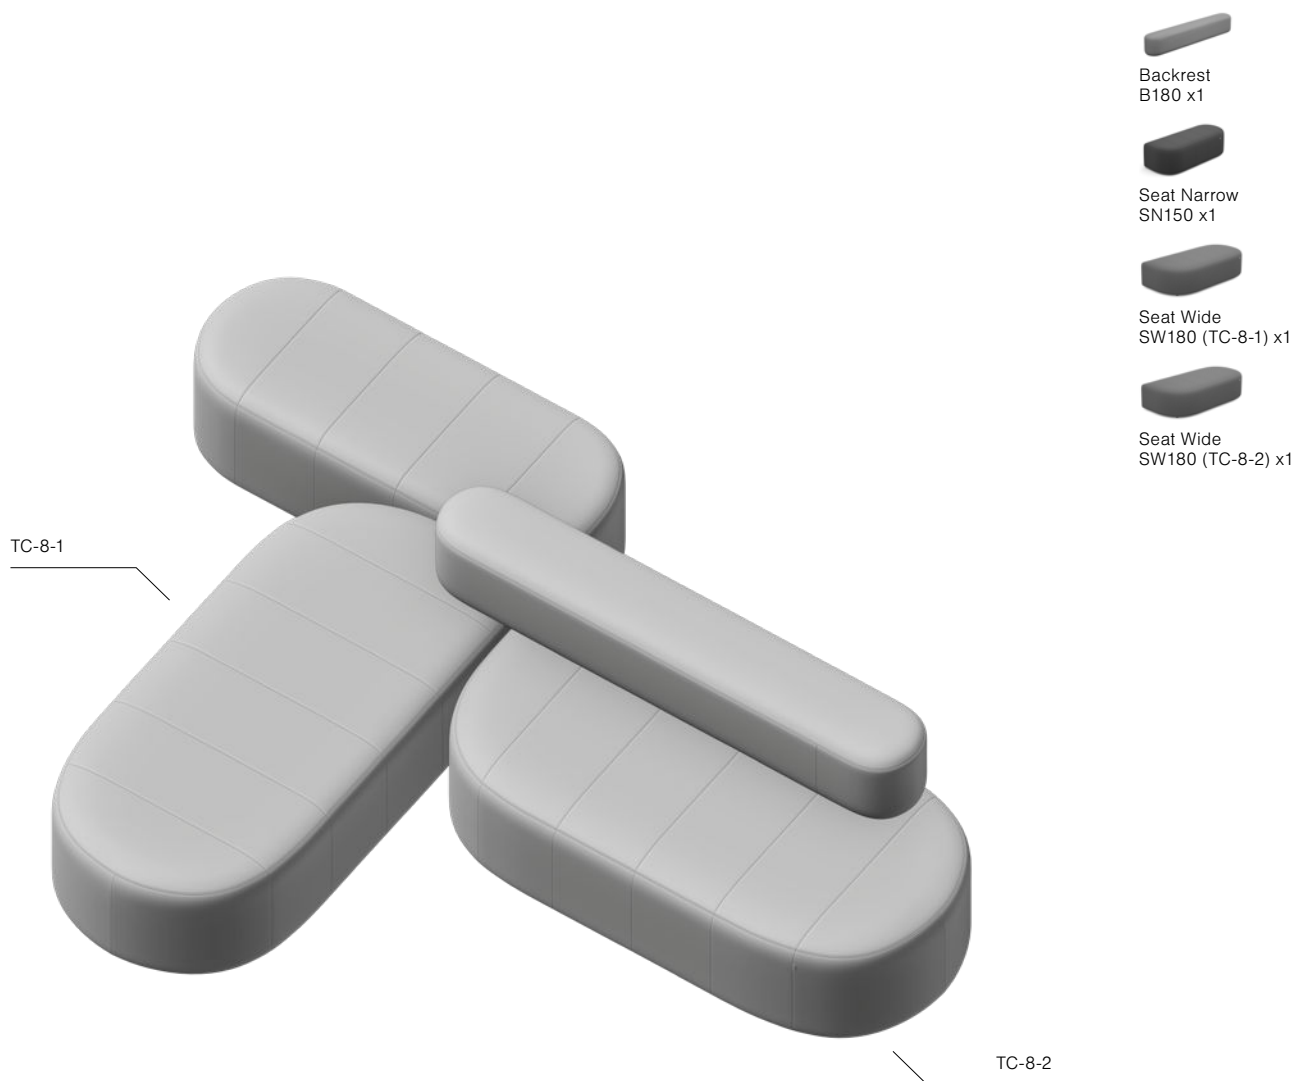

T Condition TC-8

Dimensions: 240x330 cm