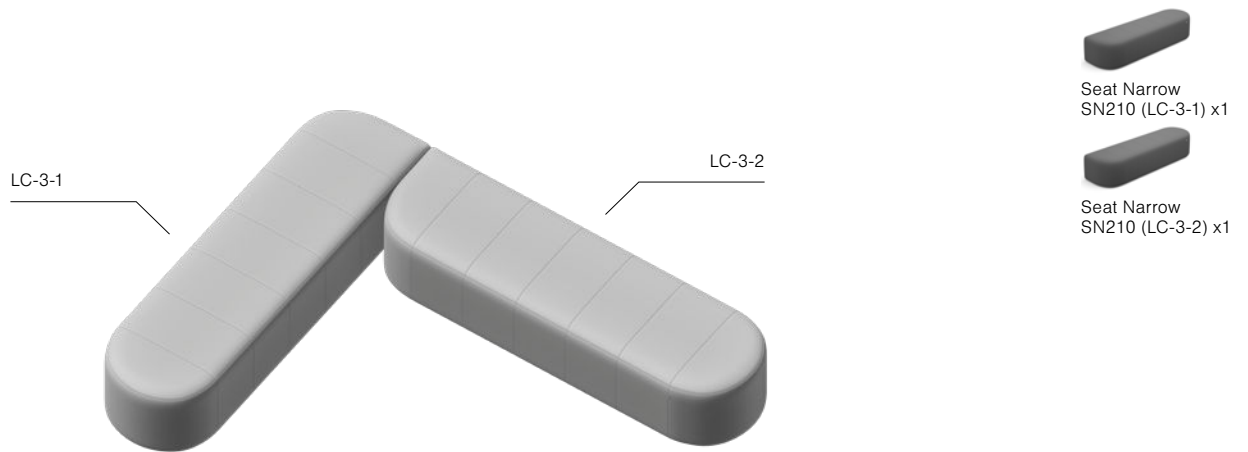

Seat Narrow
SN150 x1

L Condition LC-2

Dimensions: 150x210 cm

Seat Narrow
SN150 (LC-2-1) x1

Seat Narrow
SN150 (LC-2-2) x1

L Condition LC-3

Dimensions: 210x270 cm

L Condition LC-4