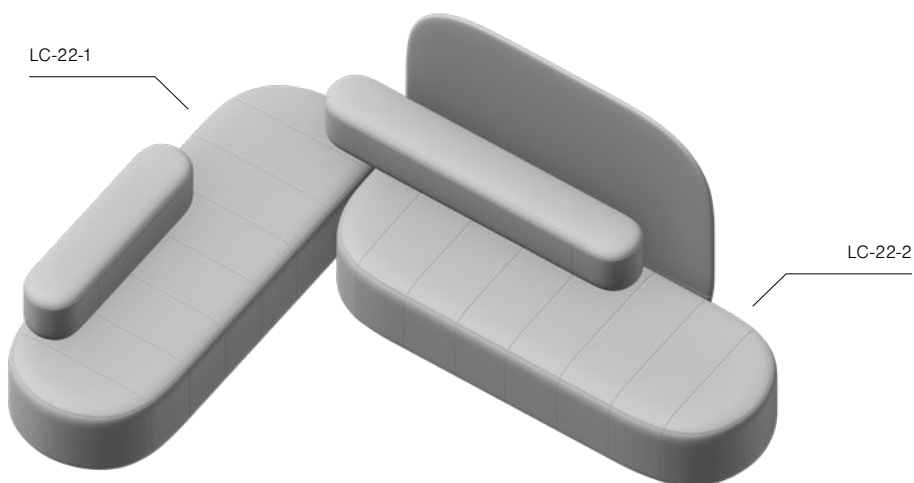

L Condition LC-22

Dimensions: 242x325 cm