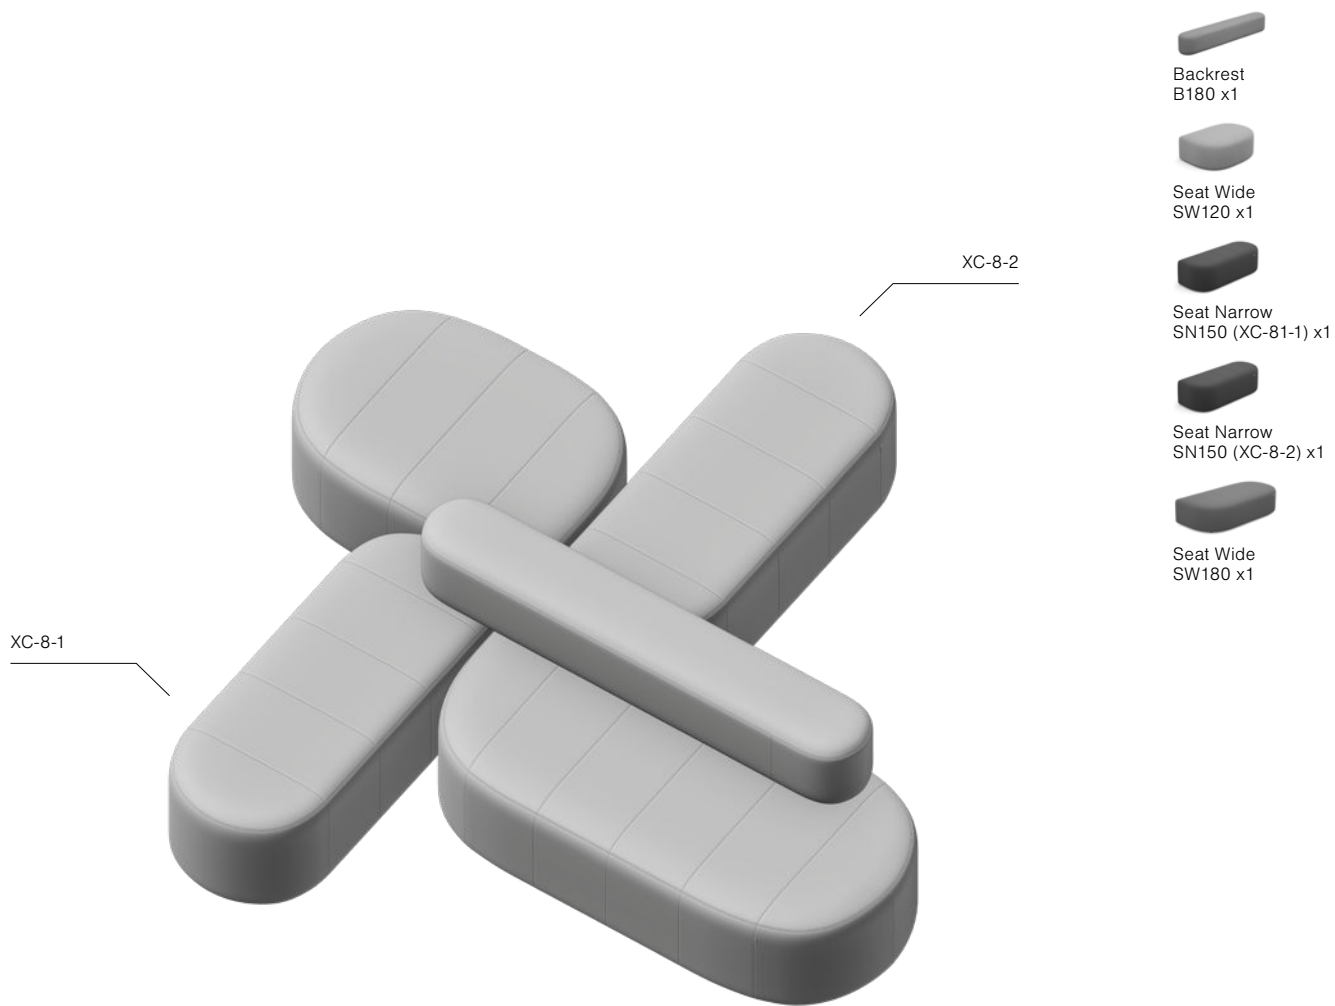

X Condition XC-8

Dimensions: 300x300 cm