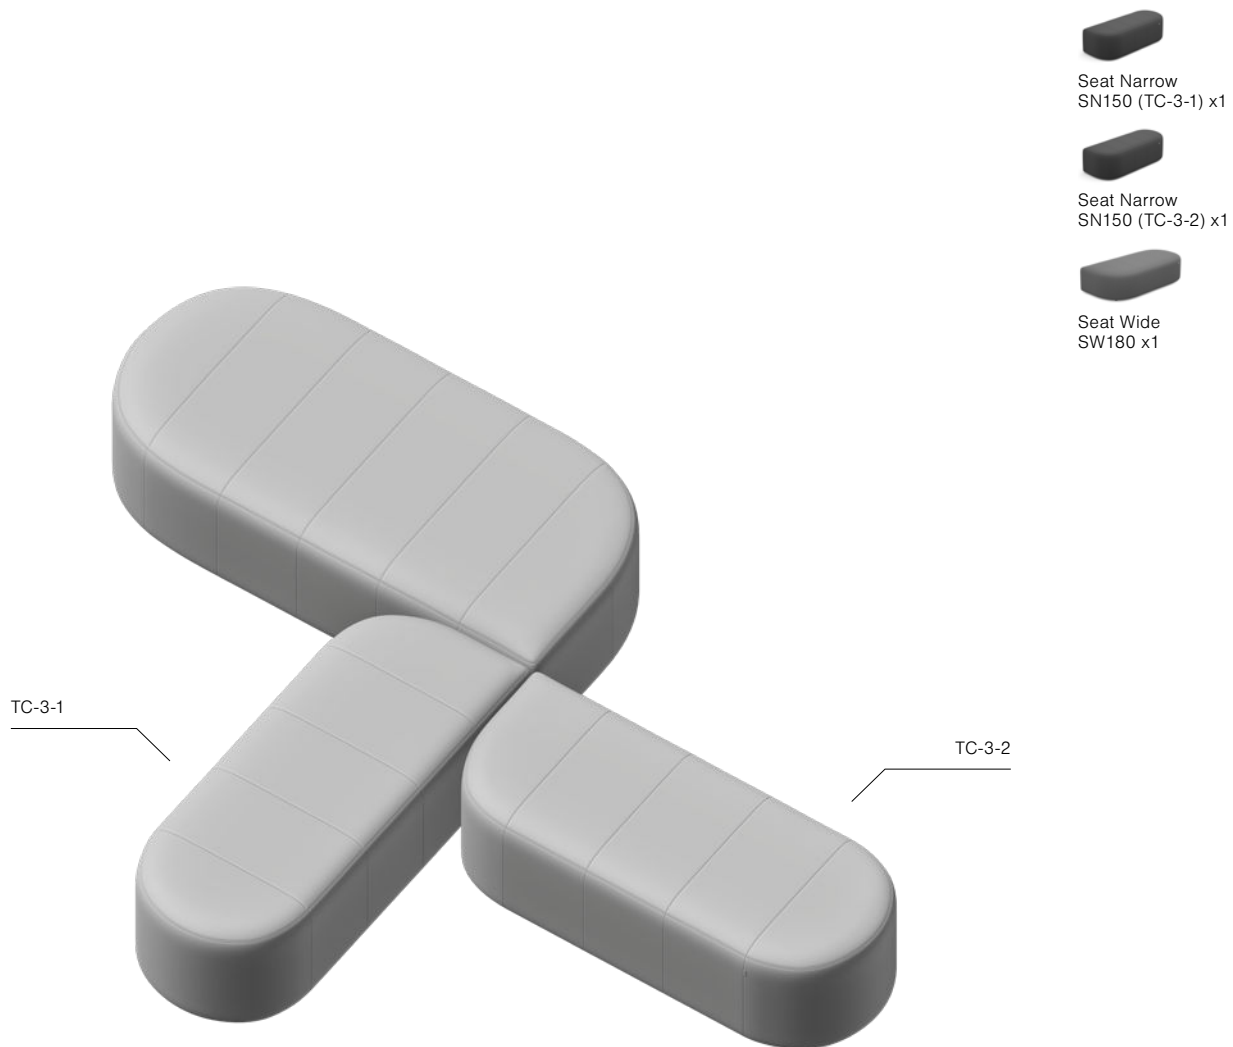

T Condition TC-3

Dimensions: 330+235 cm