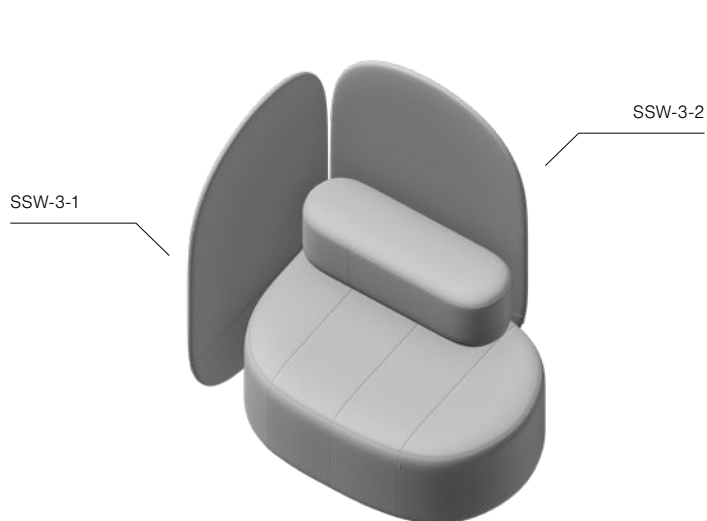

profim

Seat SSW-1

Dimensions: 120x85 cm

Backrest
B90 x1

Seat Wide
SW120 x1

Seat SSW-2

Dimensions: 120x87 cm

Screen
W90 x1

Backrest
B90 x1

Seat Wide
SW120 x1

Seat SSW-3

Dimensions: 122x87 cm

Screen
W90 (SSW-3-1) x1

Screen
W90 (SSW-3-2) x1

Backrest
B90 x1

Seat Wide
SW120 x1

Seat SSW-4

Dimensions: 180x85 cm

Backrest
B120 x1

Seat Wide
SW180 x1

Seat SSW-5

Dimensions: 180x87 cm

Screen
W120 x1

Backrest
B120 x1