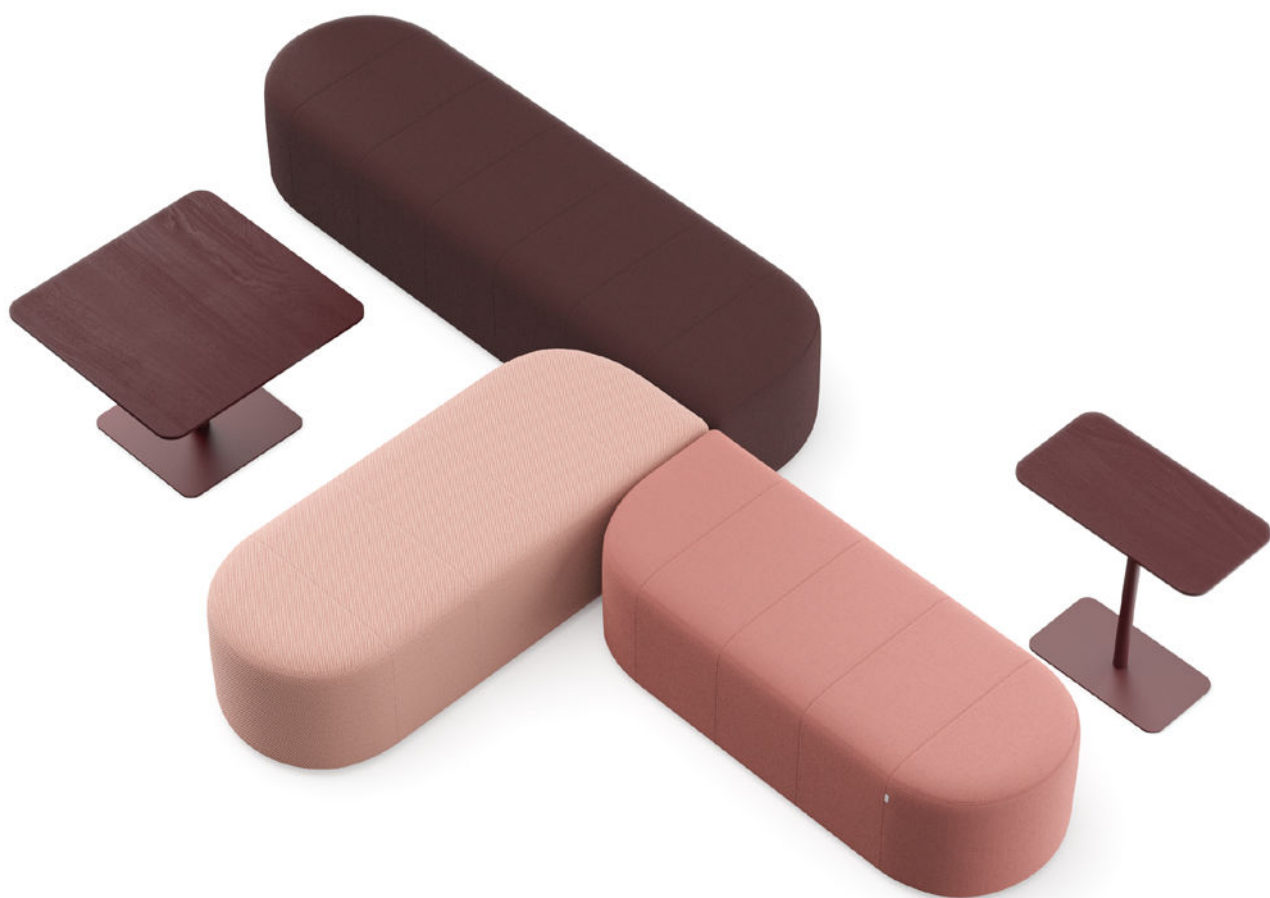

Oceanic OOC16
Seat SN150

Revo

profim

T Condition TC-1

Dimensions: 270x210 cm

Pouffe
P60 x1

Seat Narrow
SN150 x1

Seat Narrow
SN210 x1