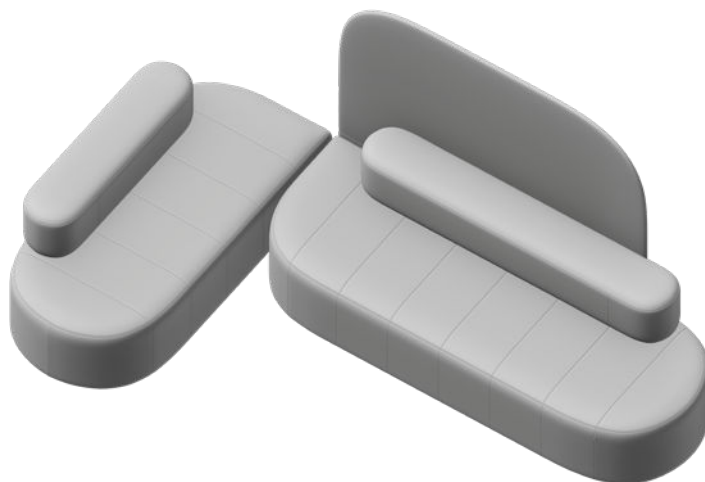

L Condition LC-21

Dimensions: 182x325 cm